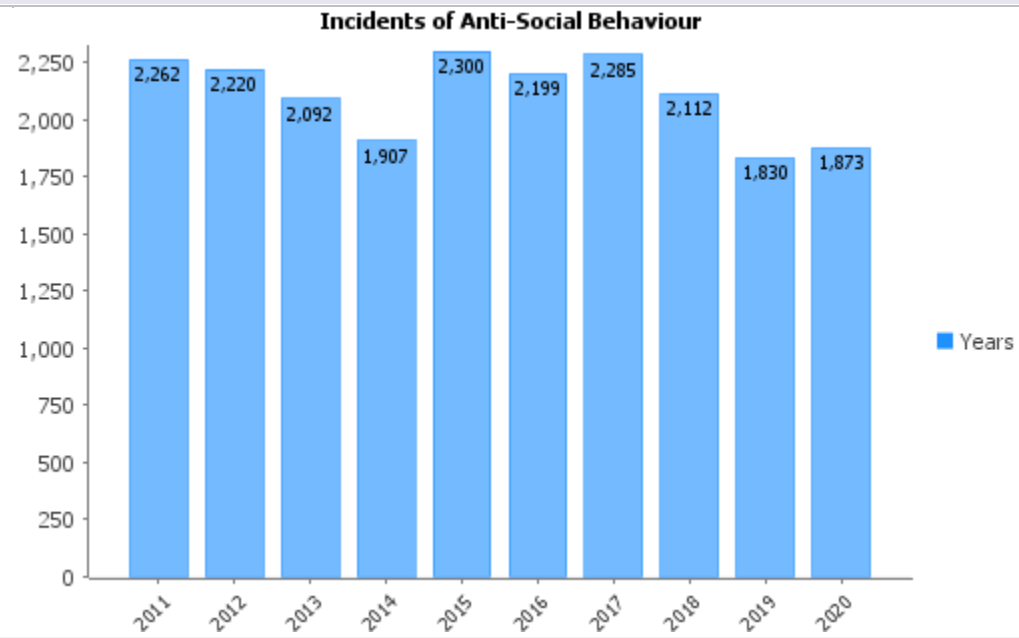

Tamworth Crime figures

Crime figures for Tamworth are available from Police Data U.K. These are broken down into the following categories:

- Total Crime,
- Anti-social behaviour,
- Bicycle theft
- Burglary,
- Criminal damage and arson,
- Drugs offences,
- Possession of weapons,
- Other crime
- Other theft,
- Public order,
- Robbery,
- Shoplifting,
- Theft from the person,
- Vehicle crimes,
- Violence and sexual offences.

The summary chart below shows that over the past few years the categories of anti- social behaviour and violence and sexual offences are the highest areas of crime.

Individual charts for each crime category are shown below the summary chart.

Crime figures

All Crime - Total

Performance Indicator

Trend Chart

Incidents of Anti-Social Behaviour

Bicycle Theft

Burglary

Criminal Damage & Arson

Drugs Offences

Other Crime

Other Crime

Public Order

Robbery

Shoplifting

Other Theft

Performance Indicator