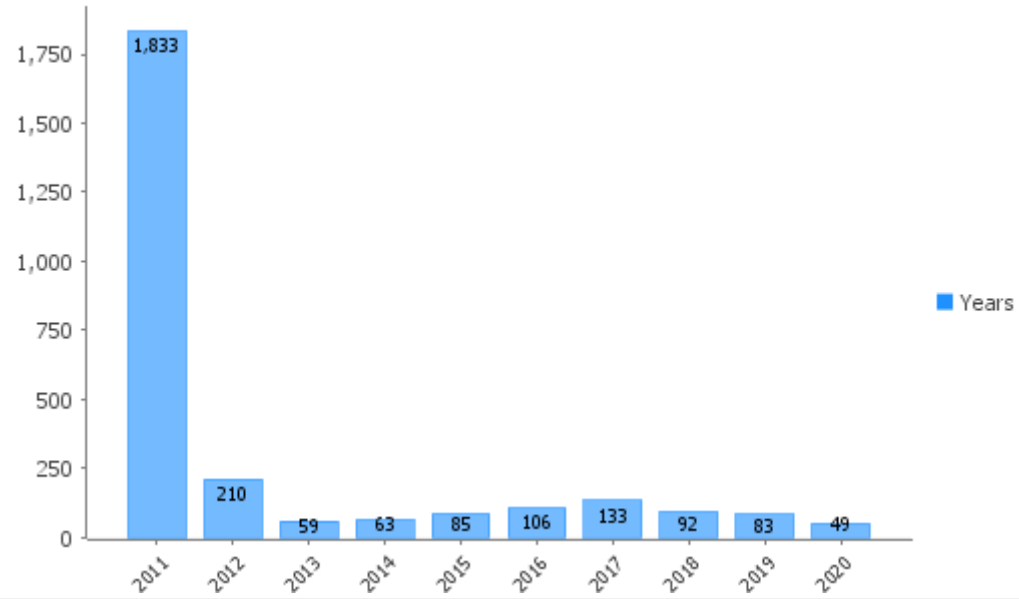

Other Crime

Other Crime