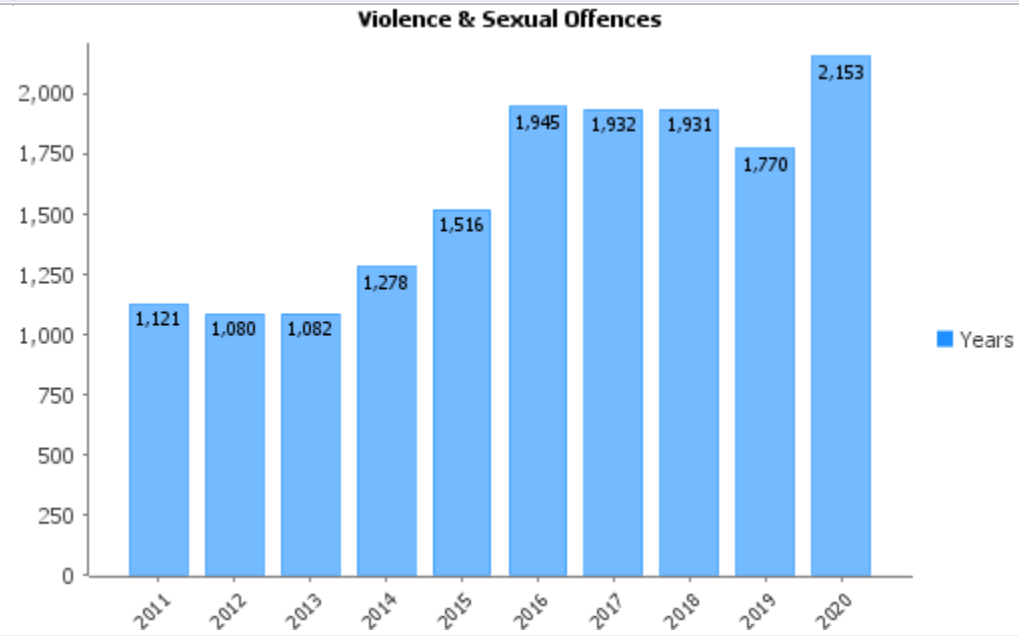

Tamworth Crime figures

Crime figures for Tamworth are available from Police Data U.K. These are broken down into the following categories:

- Total Crime,
- Anti-social behaviour,
- Bicycle theft
- Burglary,
- Criminal damage and arson,
- Drugs offences,
- Possession of weapons,
- Other crime
- Other theft,
- Public order,
- Robbery,
- Shoplifting,
- Theft from the person,
- Vehicle crimes,
- Violence and sexual offences.

The summary chart below shows that over the past few years the categories of anti- social behaviour and violence and sexual offences are the highest areas of crime.

Individual charts for each crime category are shown below the summary chart.

Crime figures

All Crime - Total

Performance Indicator

Trend Chart

Incidents of Anti-Social Behaviour

Bicycle Theft

Burglary

Criminal Damage & Arson

Trend Chart

Theft from the Person

Vehicle Crime

Violence & Sexual Offences

Performance Indicator

Trend Chart

Possession of Weapons

This page is intentionally left blank