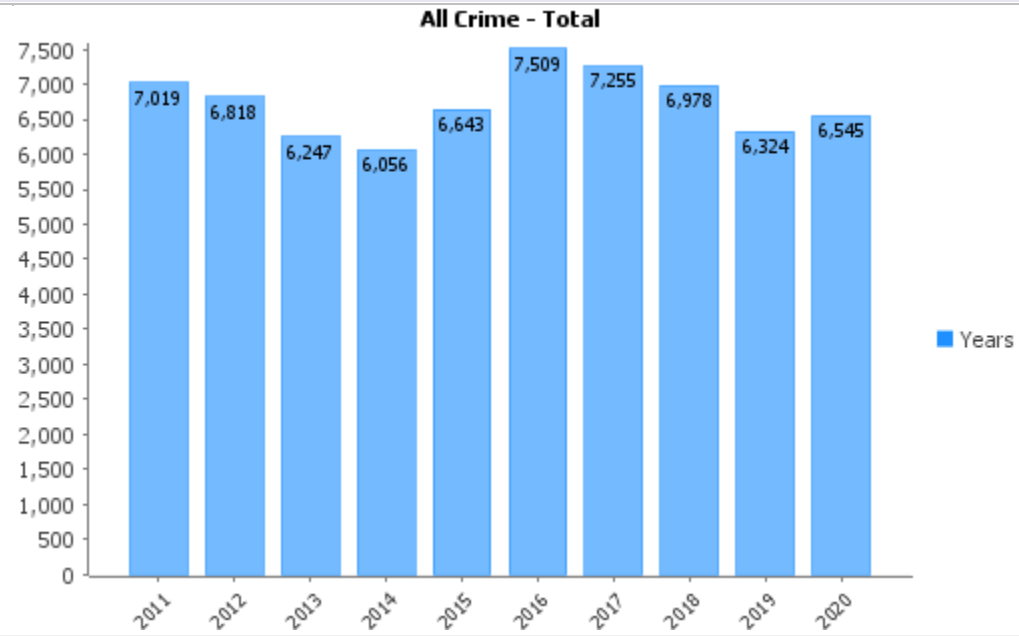

Tamworth Crime figures

Crime figures for Tamworth are available from Police Data U.K. These are broken down into the following categories:

- Total Crime,
- Anti-social behaviour,
- Bicycle theft
- Burglary,
- Criminal damage and arson,
- Drugs offences,
- Possession of weapons,
- Other crime
- Other theft,
- Public order,
- Robbery,
- Shoplifting,
- Theft from the person,
- Vehicle crimes,
- Violence and sexual offences.

The summary chart below shows that over the past few years the categories of anti- social behaviour and violence and sexual offences are the highest areas of crime.

Individual charts for each crime category are shown below the summary chart.

Crime figures

All Crime - Total

Performance Indicator

Trend Chart

Incidents of Anti-Social Behaviour

Bicycle Theft

Burglary

Criminal Damage & Arson