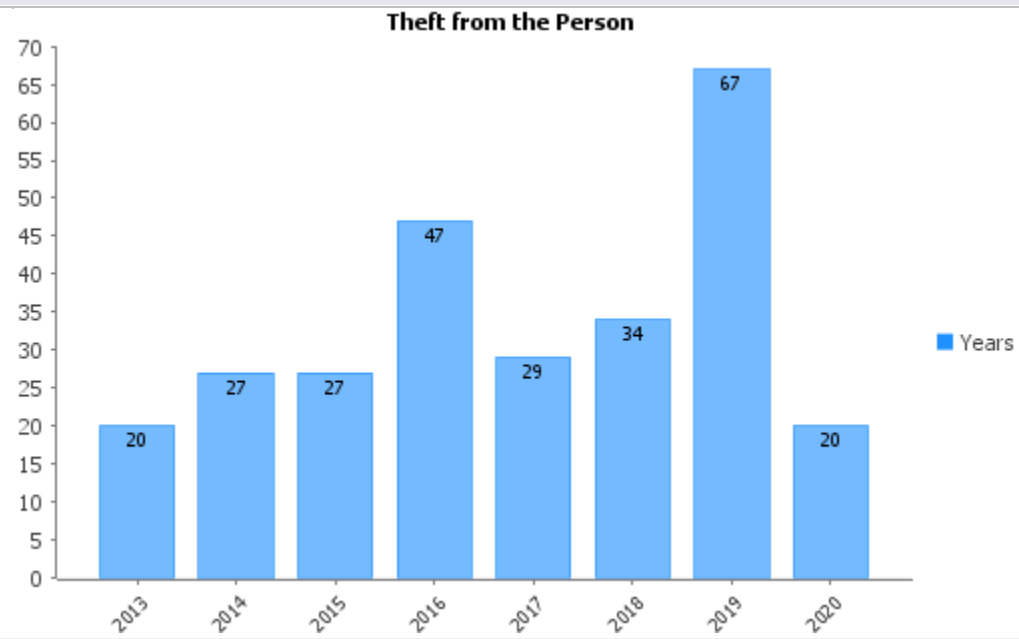

Tamworth Crime figures

Crime figures for Tamworth are available from Police Data U.K. These are broken down into the following categories:

- Total Crime,
- Anti-social behaviour,
- Bicycle theft
- Burglary,
- Criminal damage and arson,
- Drugs offences,
- Possession of weapons,
- Other crime
- Other theft,
- Public order,
- Robbery,
- Shoplifting,
- Theft from the person,
- Vehicle crimes,
- Violence and sexual offences.

The summary chart below shows that over the past few years the categories of anti- social behaviour and violence and sexual offences are the highest areas of crime.

Individual charts for each crime category are shown below the summary chart.

Drugs Offences

Other Crime

Other Crime

Public Order

Robbery

Shoplifting

Other Theft

Performance Indicator

Trend Chart

Theft from the Person

Vehicle Crime

Violence & Sexual Offences

Performance Indicator

Trend Chart

Possession of Weapons

This page is intentionally left blank