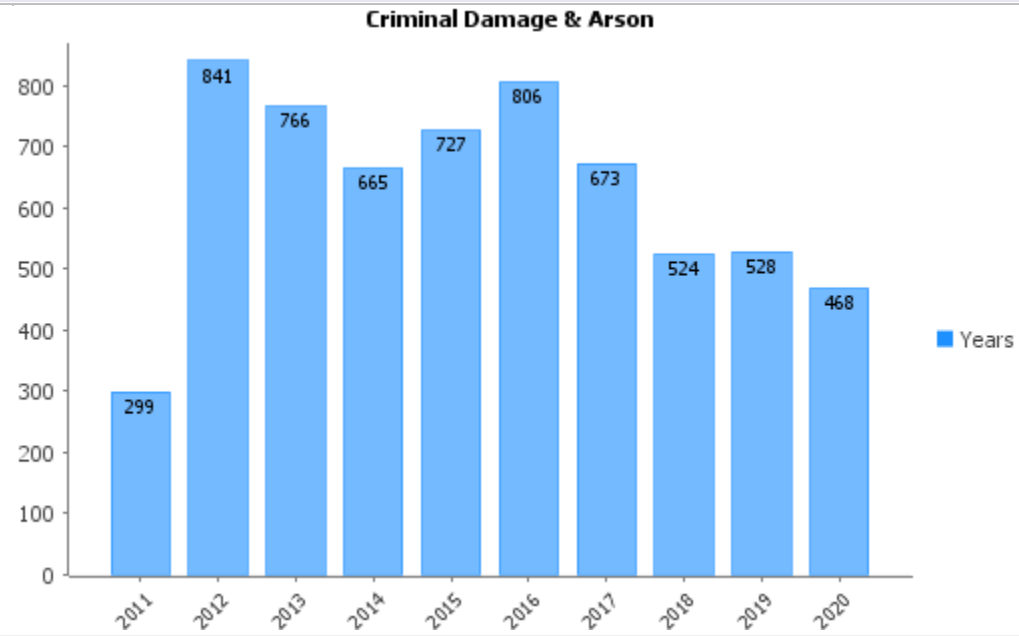

Tamworth Crime figures

Crime figures for Tamworth are available from Police Data U.K. These are broken down into the following categories:

- Total Crime,
- Anti-social behaviour,
- Bicycle theft
- Burglary,
- Criminal damage and arson,
- Drugs offences,
- Possession of weapons,
- Other crime
- Other theft,
- Public order,
- Robbery,
- Shoplifting,
- Theft from the person,
- Vehicle crimes,
- Violence and sexual offences.

The summary chart below shows that over the past few years the categories of anti- social behaviour and violence and sexual offences are the highest areas of crime.

Individual charts for each crime category are shown below the summary chart.

Crime figures

All Crime - Total

Performance Indicator

Trend Chart

Incidents of Anti-Social Behaviour

Bicycle Theft

Burglary

Criminal Damage & Arson

Drugs Offences

Other Crime

Other Crime

Public Order

Robbery

Shoplifting

Other Theft

Performance Indicator