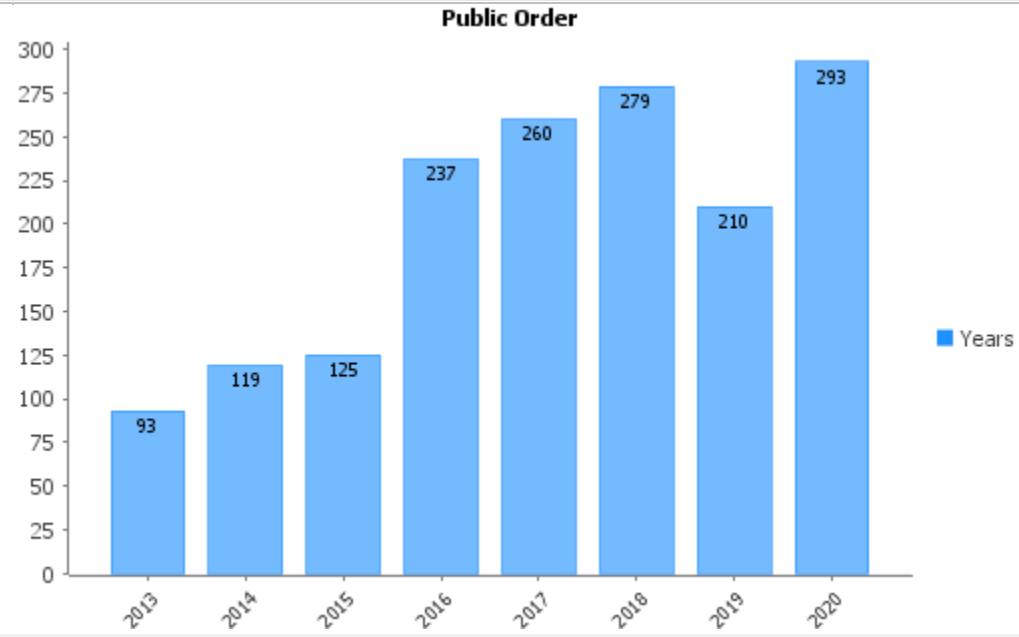

Tamworth Crime figures

Crime figures for Tamworth are available from Police Data U.K. These are broken down into the following categories:

- Total Crime,
- Anti-social behaviour,
- Bicycle theft
- Burglary,
- Criminal damage and arson,
- Drugs offences,
- Possession of weapons,
- Other crime
- Other theft,
- Public order,
- Robbery,
- Shoplifting,
- Theft from the person,
- Vehicle crimes,
- Violence and sexual offences.

The summary chart below shows that over the past few years the categories of anti- social behaviour and violence and sexual offences are the highest areas of crime.

Individual charts for each crime category are shown below the summary chart.

Crime figures

All Crime - Total

Performance Indicator

Trend Chart

Incidents of Anti-Social Behaviour

Bicycle Theft

Burglary

Criminal Damage & Arson

Drugs Offences

Other Crime

Other Crime

Public Order

Robbery

Shoplifting

Other Theft

Performance Indicator