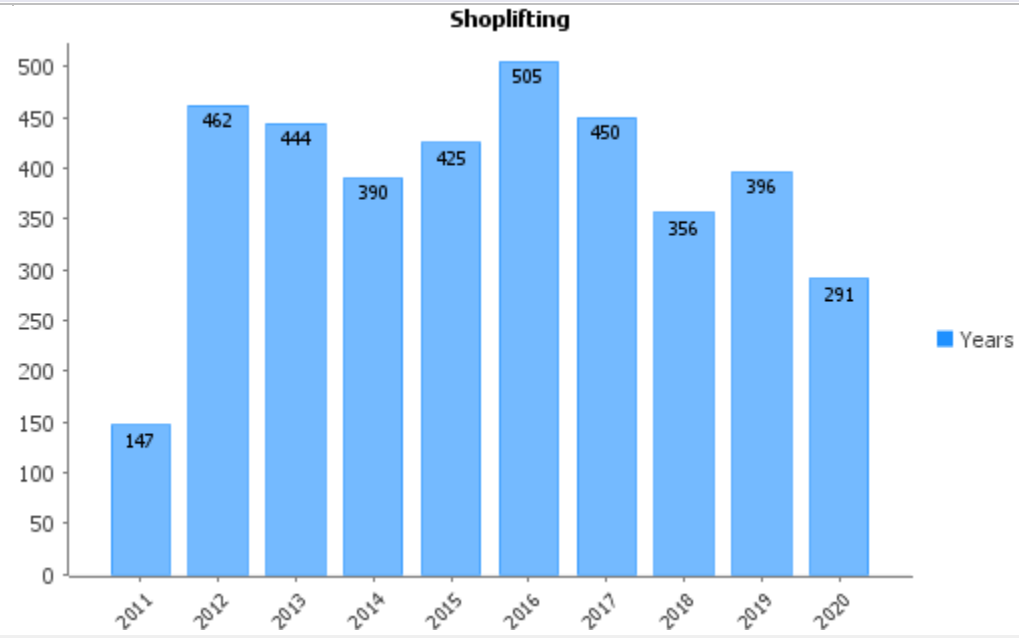

The summary chart below shows that over the past few years the categories of anti- social behaviour and violence and sexual offences are the highest areas of crime.

Individual charts for each crime category are shown below the summary chart.

Crime figures

All Crime - Total

Performance Indicator

Trend Chart

Incidents of Anti-Social Behaviour

Bicycle Theft

Burglary

Criminal Damage & Arson

Drugs Offences

Other Crime

Other Crime

Public Order

Robbery

Shoplifting

Other Theft

Performance Indicator

Trend Chart

Theft from the Person

Vehicle Crime

Violence & Sexual Offences

Performance Indicator

Trend Chart

Possession of Weapons

This page is intentionally left blank