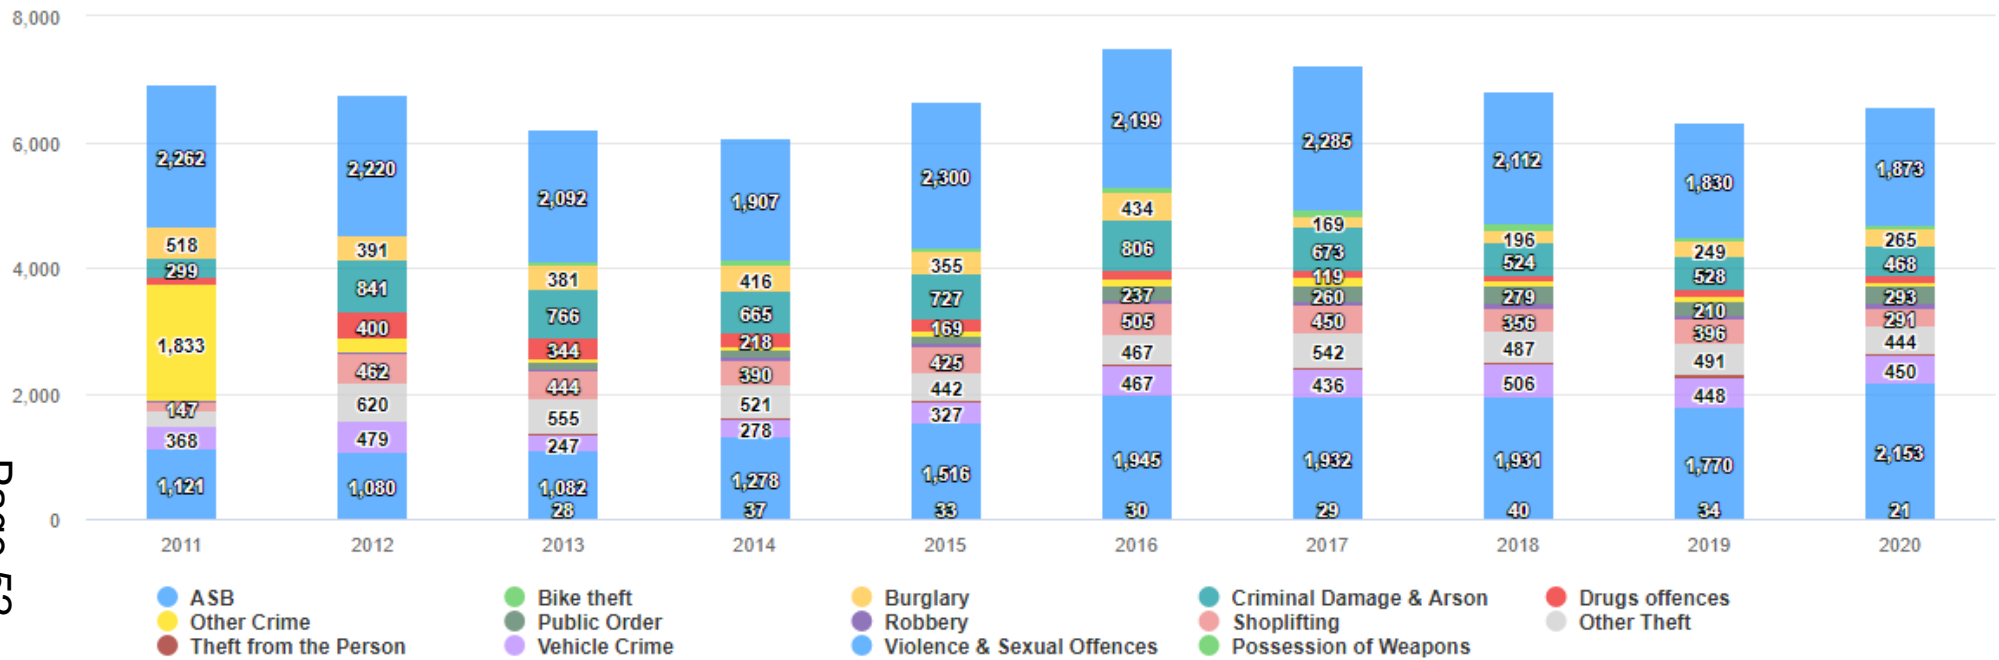

Tamworth Crime figures

Crime figures for Tamworth are available from Police Data U.K. These are broken down into the following categories:

- Total Crime,
- Anti-social behaviour,
- Bicycle theft
- Burglary,
- Criminal damage and arson,
- Drugs offences,
- Possession of weapons,
- Other crime
- Other theft,
- Public order,
- Robbery,
- Shoplifting,
- Theft from the person,
- Vehicle crimes,
- Violence and sexual offences.

The summary chart below shows that over the past few years the categories of anti- social behaviour and violence and sexual offences are the highest areas of crime.

Individual charts for each crime category are shown below the summary chart.

Crime figures

All Crime - Total

Performance Indicator

Trend Chart

Incidents of Anti-Social Behaviour

Bicycle Theft

Burglary

Criminal Damage & Arson

Drugs Offences

Other Crime

Other Crime

Public Order

Robbery

Shoplifting

Other Theft

Performance Indicator