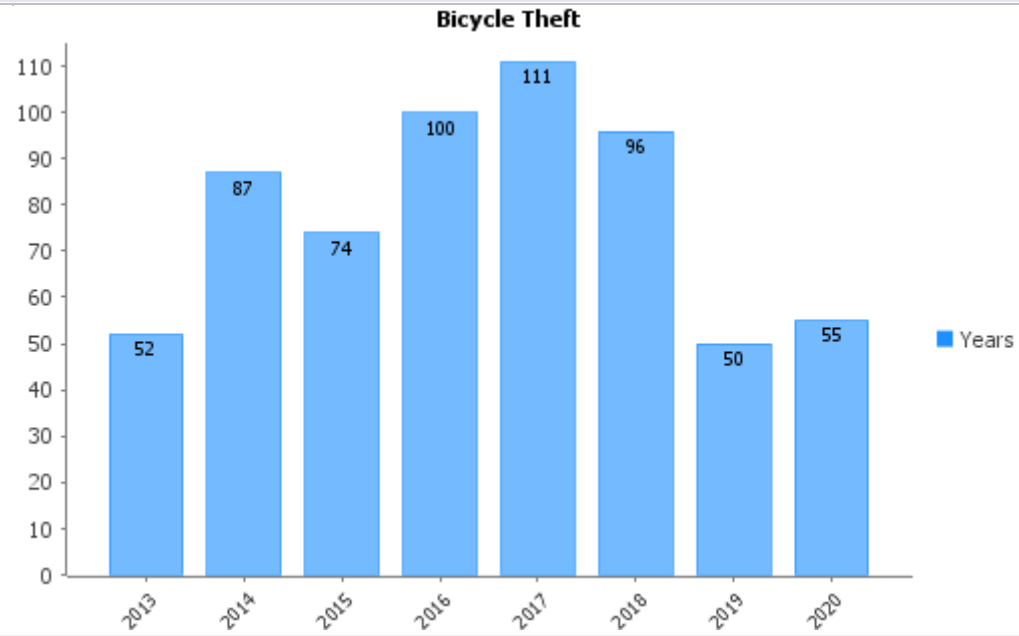

Tamworth Crime figures

Crime figures for Tamworth are available from Police Data U.K. These are broken down into the following categories:

- Total Crime,
- Anti-social behaviour,
- Bicycle theft
- Burglary,
- Criminal damage and arson,
- Drugs offences,
- Possession of weapons,
- Other crime
- Other theft,
- Public order,
- Robbery,
- Shoplifting,
- Theft from the person,
- Vehicle crimes,
- Violence and sexual offences.

The summary chart below shows that over the past few years the categories of anti- social behaviour and violence and sexual offences are the highest areas of crime.

Individual charts for each crime category are shown below the summary chart.

Crime figures

All Crime - Total

Performance Indicator

Trend Chart

Incidents of Anti-Social Behaviour

Bicycle Theft

Burglary

Criminal Damage & Arson

Drugs Offences

Other Crime

Other Crime

Public Order

Robbery

Shoplifting

Other Theft

Performance Indicator