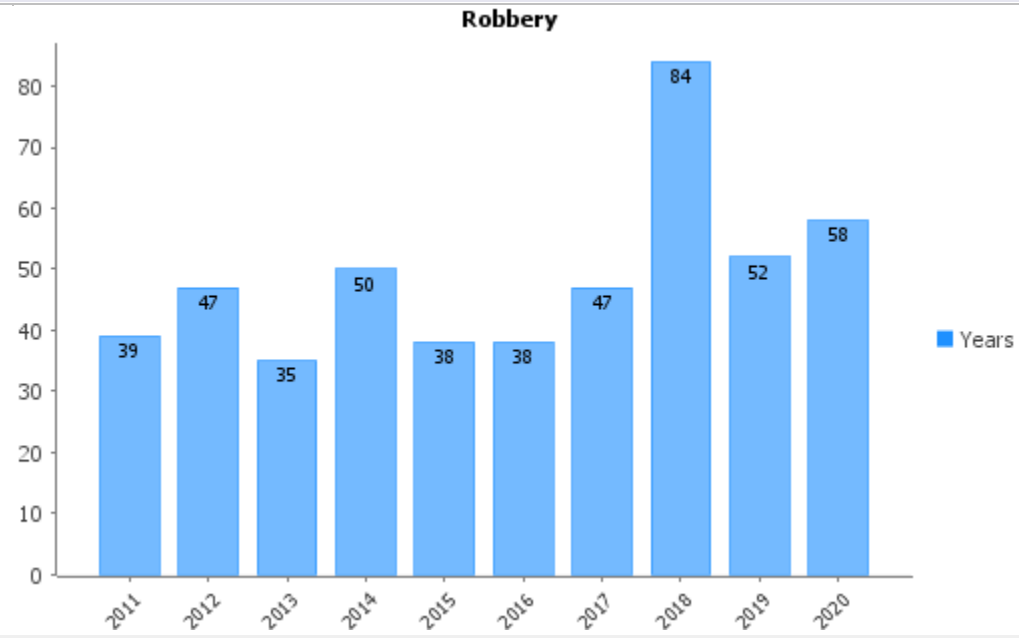

The summary chart below shows that over the past few years the categories of anti- social behaviour and violence and sexual offences are the highest areas of crime.

Individual charts for each crime category are shown below the summary chart.

Crime figures

All Crime - Total

Performance Indicator

Trend Chart

Incidents of Anti-Social Behaviour

Bicycle Theft

Burglary

Criminal Damage & Arson

Drugs Offences

Other Crime

Other Crime

Public Order

Robbery

Shoplifting

Other Theft

Performance Indicator

Trend Chart

Theft from the Person

Vehicle Crime

Violence & Sexual Offences

Performance Indicator

Trend Chart

Possession of Weapons

This page is intentionally left blank