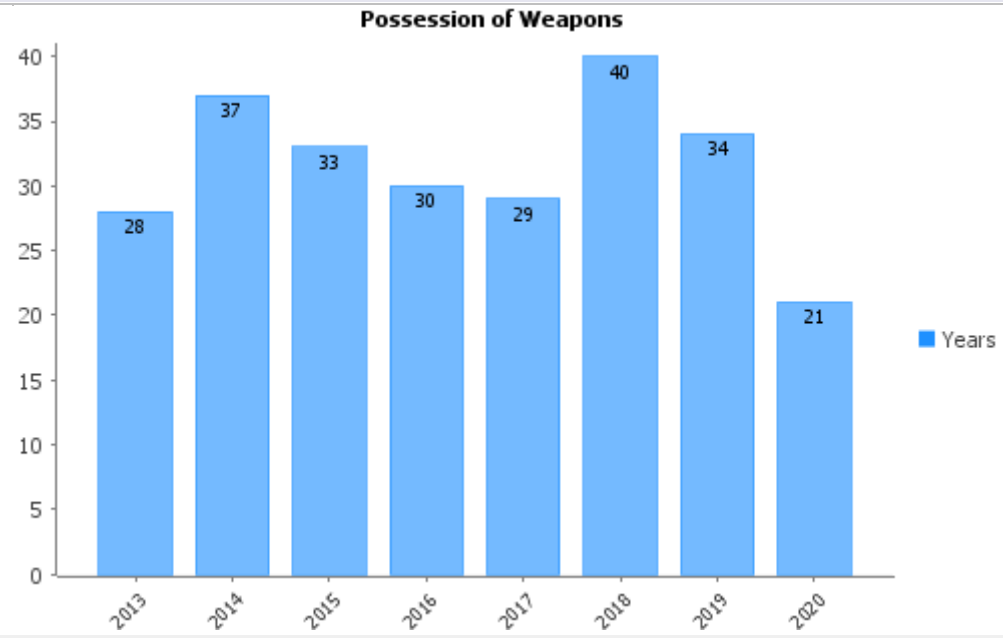

Tamworth Crime figures

Crime figures for Tamworth are available from Police Data U.K. These are broken down into the following categories:

- Total Crime,
- Anti-social behaviour,
- Bicycle theft
- Burglary,
- Criminal damage and arson,
- Drugs offences,
- Possession of weapons,
- Other crime
- Other theft,
- Public order,
- Robbery,
- Shoplifting,
- Theft from the person,
- Vehicle crimes,
- Violence and sexual offences.

The summary chart below shows that over the past few years the categories of anti- social behaviour and violence and sexual offences are the highest areas of crime.

Individual charts for each crime category are shown below the summary chart.

Crime figures

All Crime - Total

Performance Indicator

Trend Chart

Incidents of Anti-Social Behaviour

Bicycle Theft

Burglary

Criminal Damage & Arson

Trend Chart

Theft from the Person

Vehicle Crime

Violence & Sexual Offences

Performance Indicator

Trend Chart

Possession of Weapons

This page is intentionally left blank