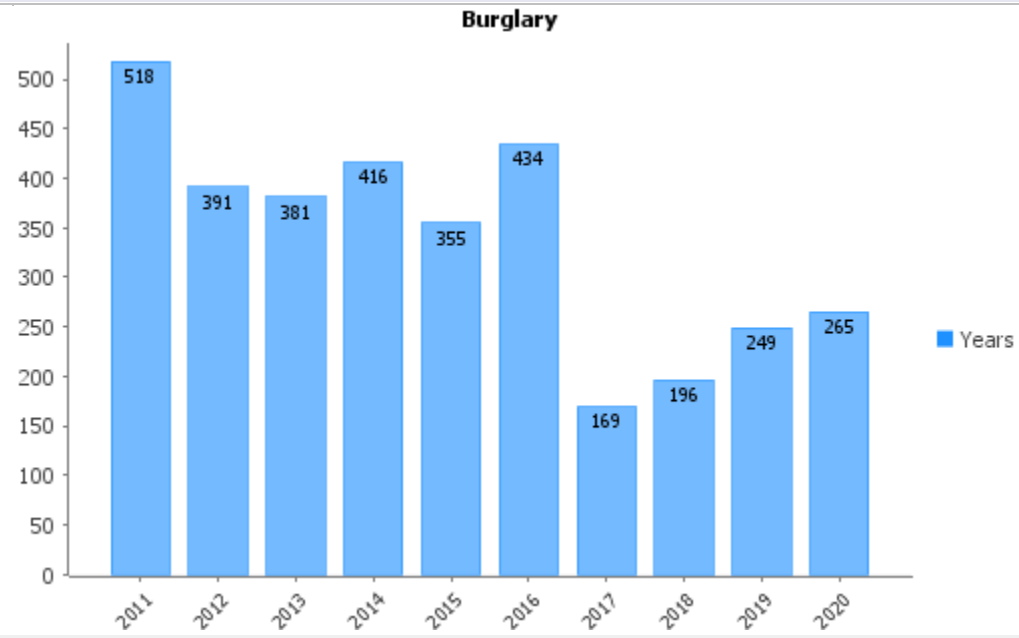

Tamworth Crime figures

Crime figures for Tamworth are available from Police Data U.K. These are broken down into the following categories:

- Total Crime,
- Anti-social behaviour,
- Bicycle theft
- Burglary,
- Criminal damage and arson,
- Drugs offences,
- Possession of weapons,
- Other crime
- Other theft,
- Public order,
- Robbery,
- Shoplifting,
- Theft from the person,
- Vehicle crimes,
- Violence and sexual offences.

The summary chart below shows that over the past few years the categories of anti- social behaviour and violence and sexual offences are the highest areas of crime.

Individual charts for each crime category are shown below the summary chart.

Crime figures

All Crime - Total

Performance Indicator

Trend Chart

Incidents of Anti-Social Behaviour

Bicycle Theft

Burglary

Criminal Damage & Arson

Drugs Offences

Other Crime

Other Crime

Public Order

Robbery

Shoplifting

Other Theft

Performance Indicator