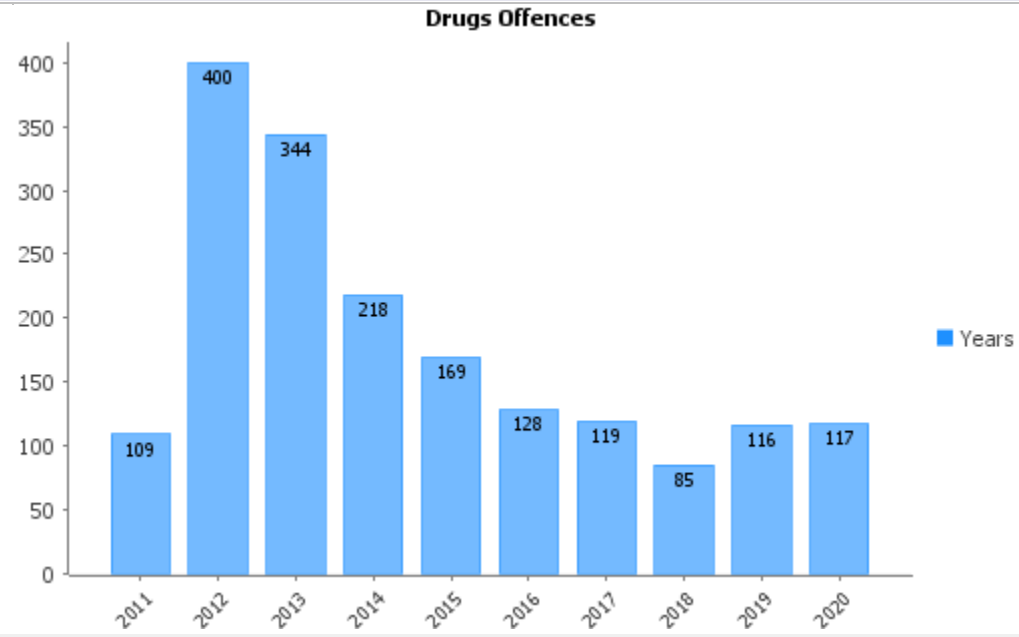

Drugs Offences