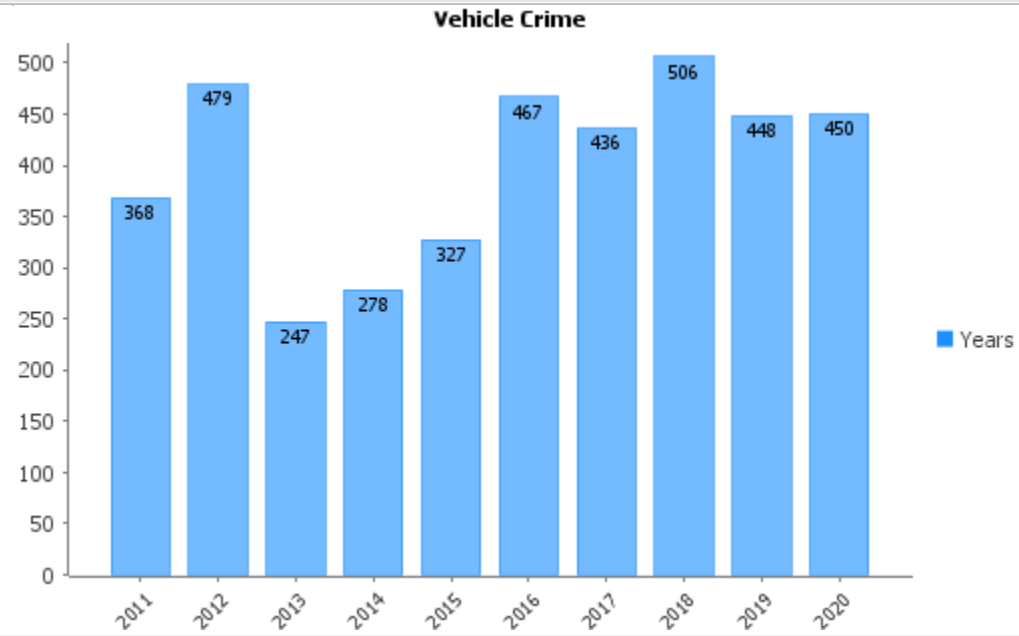

Vehicle Crime