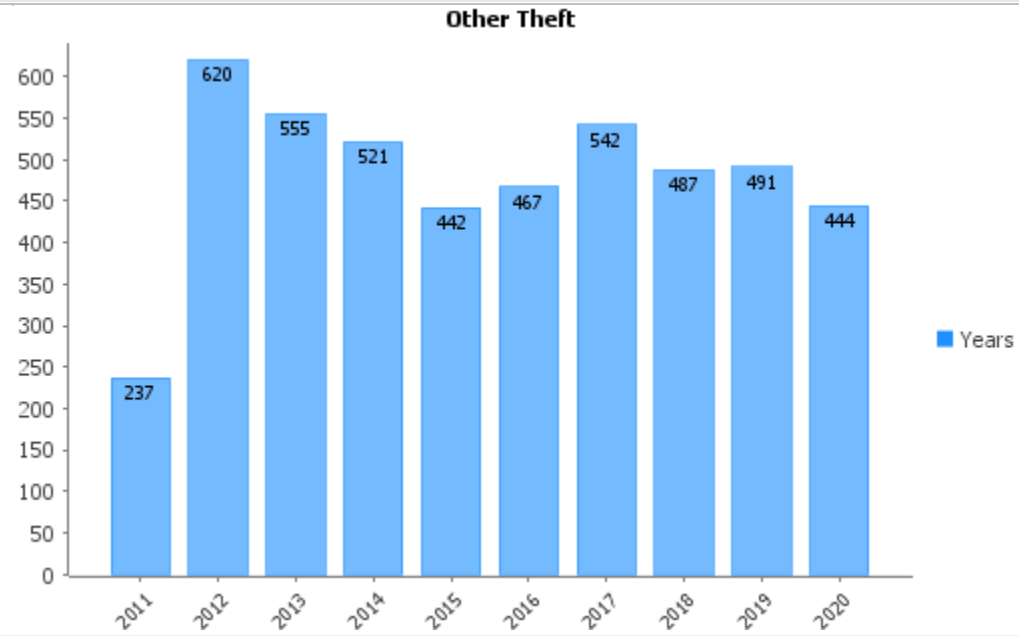

Tamworth Crime figures

Crime figures for Tamworth are available from Police Data U.K. These are broken down into the following categories:

- Total Crime,
- Anti-social behaviour,
- Bicycle theft
- Burglary,
- Criminal damage and arson,
- Drugs offences,
- Possession of weapons,
- Other crime
- Other theft,
- Public order,
- Robbery,
- Shoplifting,
- Theft from the person,
- Vehicle crimes,
- Violence and sexual offences.

The summary chart below shows that over the past few years the categories of anti- social behaviour and violence and sexual offences are the highest areas of crime.

Individual charts for each crime category are shown below the summary chart.

Drugs Offences

Other Crime

Other Crime

Public Order

Robbery

Shoplifting

Other Theft

Performance Indicator

Trend Chart

Theft from the Person

Vehicle Crime

Violence & Sexual Offences

Performance Indicator

Trend Chart

Possession of Weapons

This page is intentionally left blank